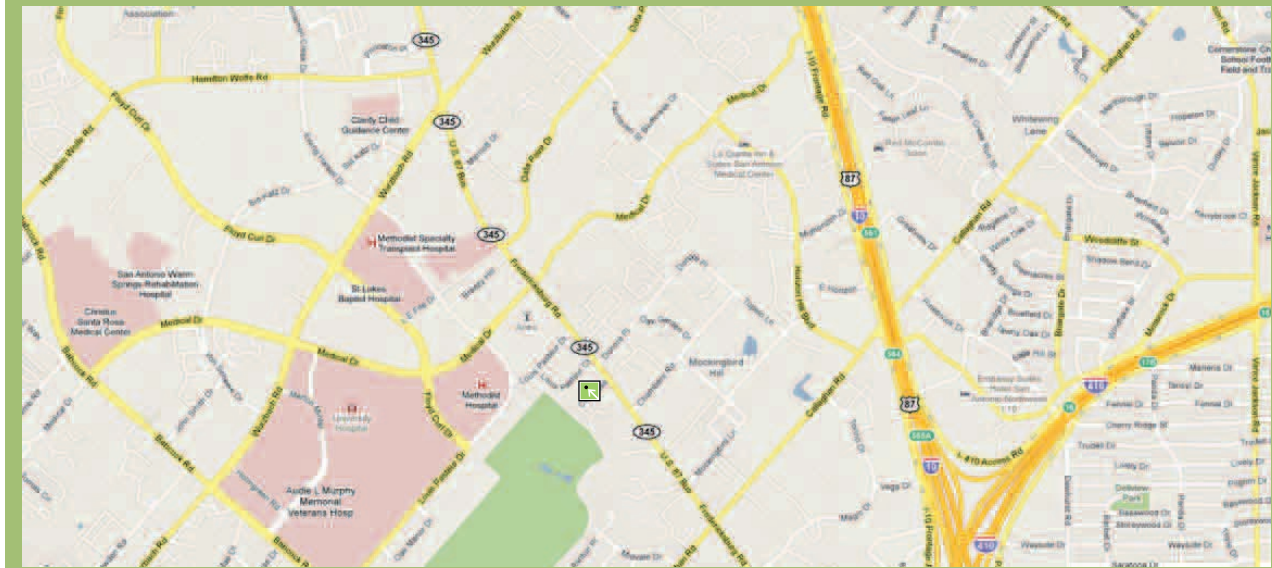

Turn Right on Fredericksburg Rd/TX-345 and follow for about 1 mile

Turn Left at Louis Pasteur Court

The building will be on your left about one quarter of a mile down

From North San Antonio (Boerne Area):

From South San Antonio:

Take I-10 North/West

Keep Left to take I-10W/US-87 N toward El Paso

Take Exit 563 toward Callaghan Road

Take a Left at Callaghan Road and follow for 1 mile

Turn Right onto Fredericksburg Rd

Turn Left onto Louis Pasteur Court

The building will be on your left about one quarter of a mile down

From East/West San Antonio (Loop 410):

Take Loop 410

Take Exit 15 - Fredericksburg Rd

Turn North onto Fredericksburg Rd/TX-345 and follow for about a mile and a half

Turn Left at Louis Pasteur Court

The building will be on your left about one quarter of a mile down

TURN HERE FROM LOUIS PASTEUR RD
ONTO LOUIS PASTEUR COURT

TURN HERE FROM FREDRICKSBURG RD

SIGN IN FRONT OF THE BUILDING